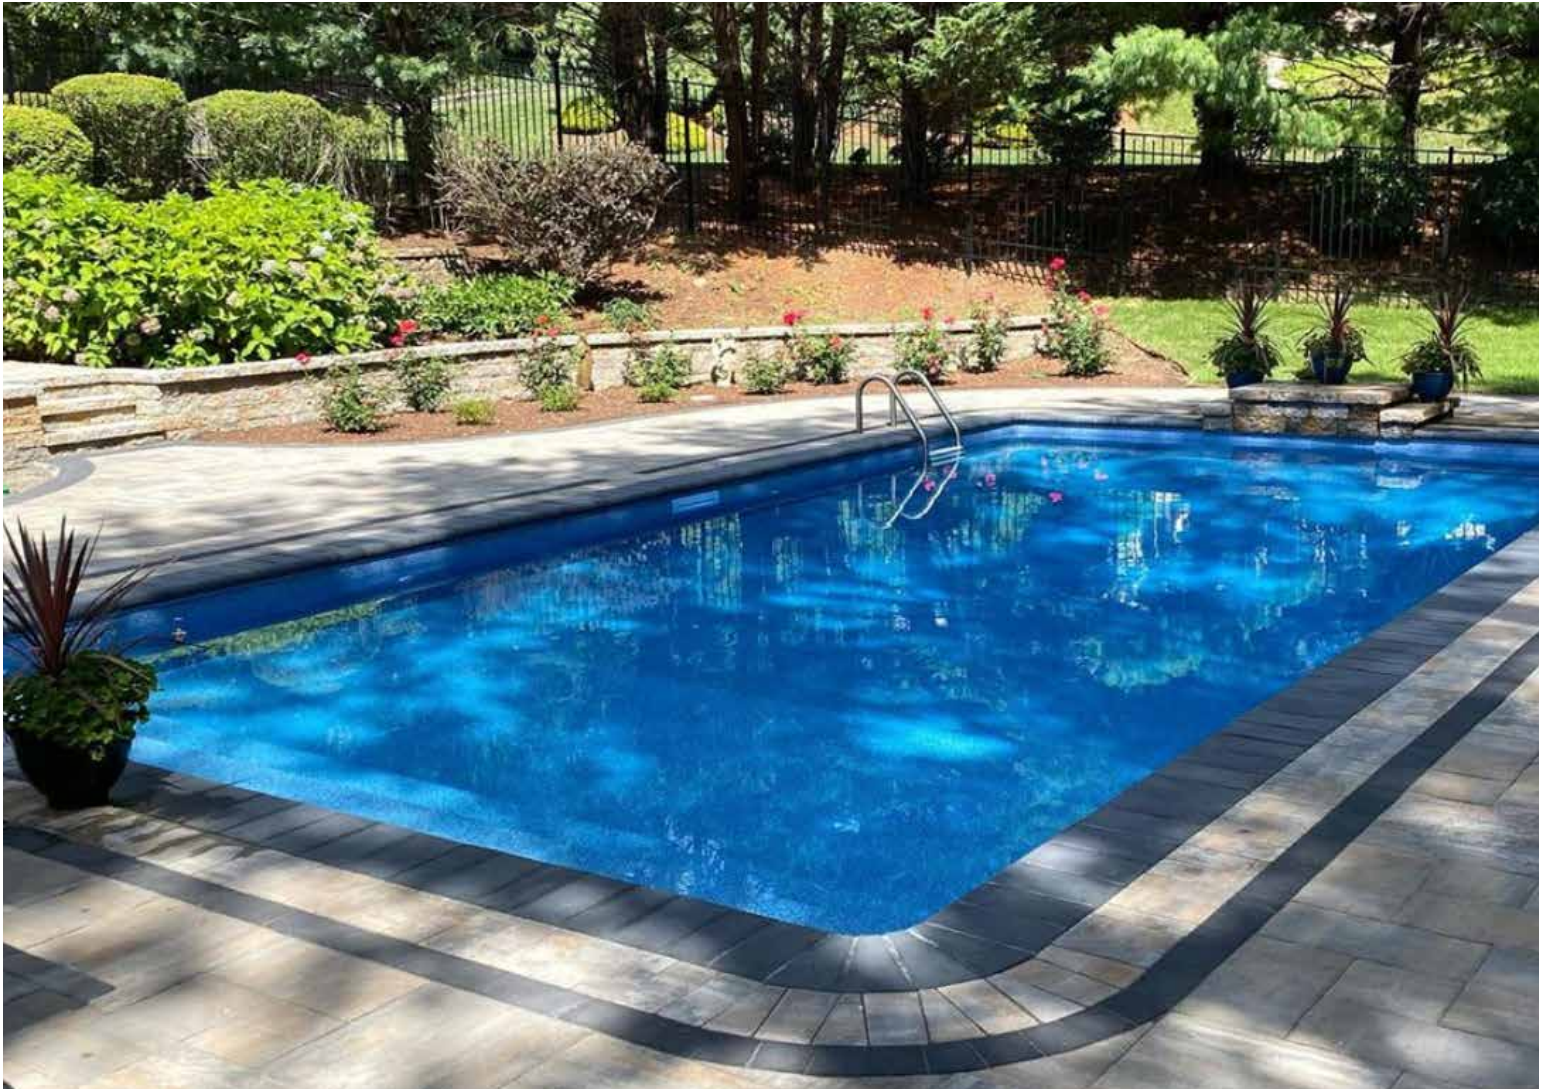

LINER SHOWN: BLUE CRYSTAL FULL FLOOR