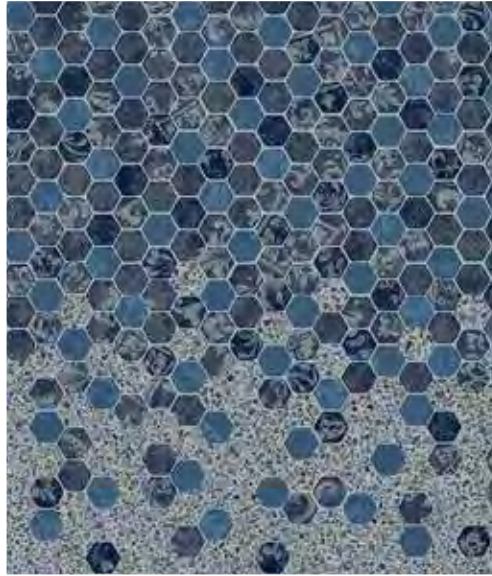

FLAGSTONE GRAY

Destination Series & TrueStone Collection / 28 Mil
ColorMagic Primary Default: Dark Gray

LINER SHOWN: BLUE SLATE FLOOR W/ PEARLSTONE WALL

MIDNIGHT SPRING

NEW! ESAGONO

Shimmer Stone for Destination Series & TrueStone Collection / 28 Mil
ColorMagic Primary Default: Dark Gray