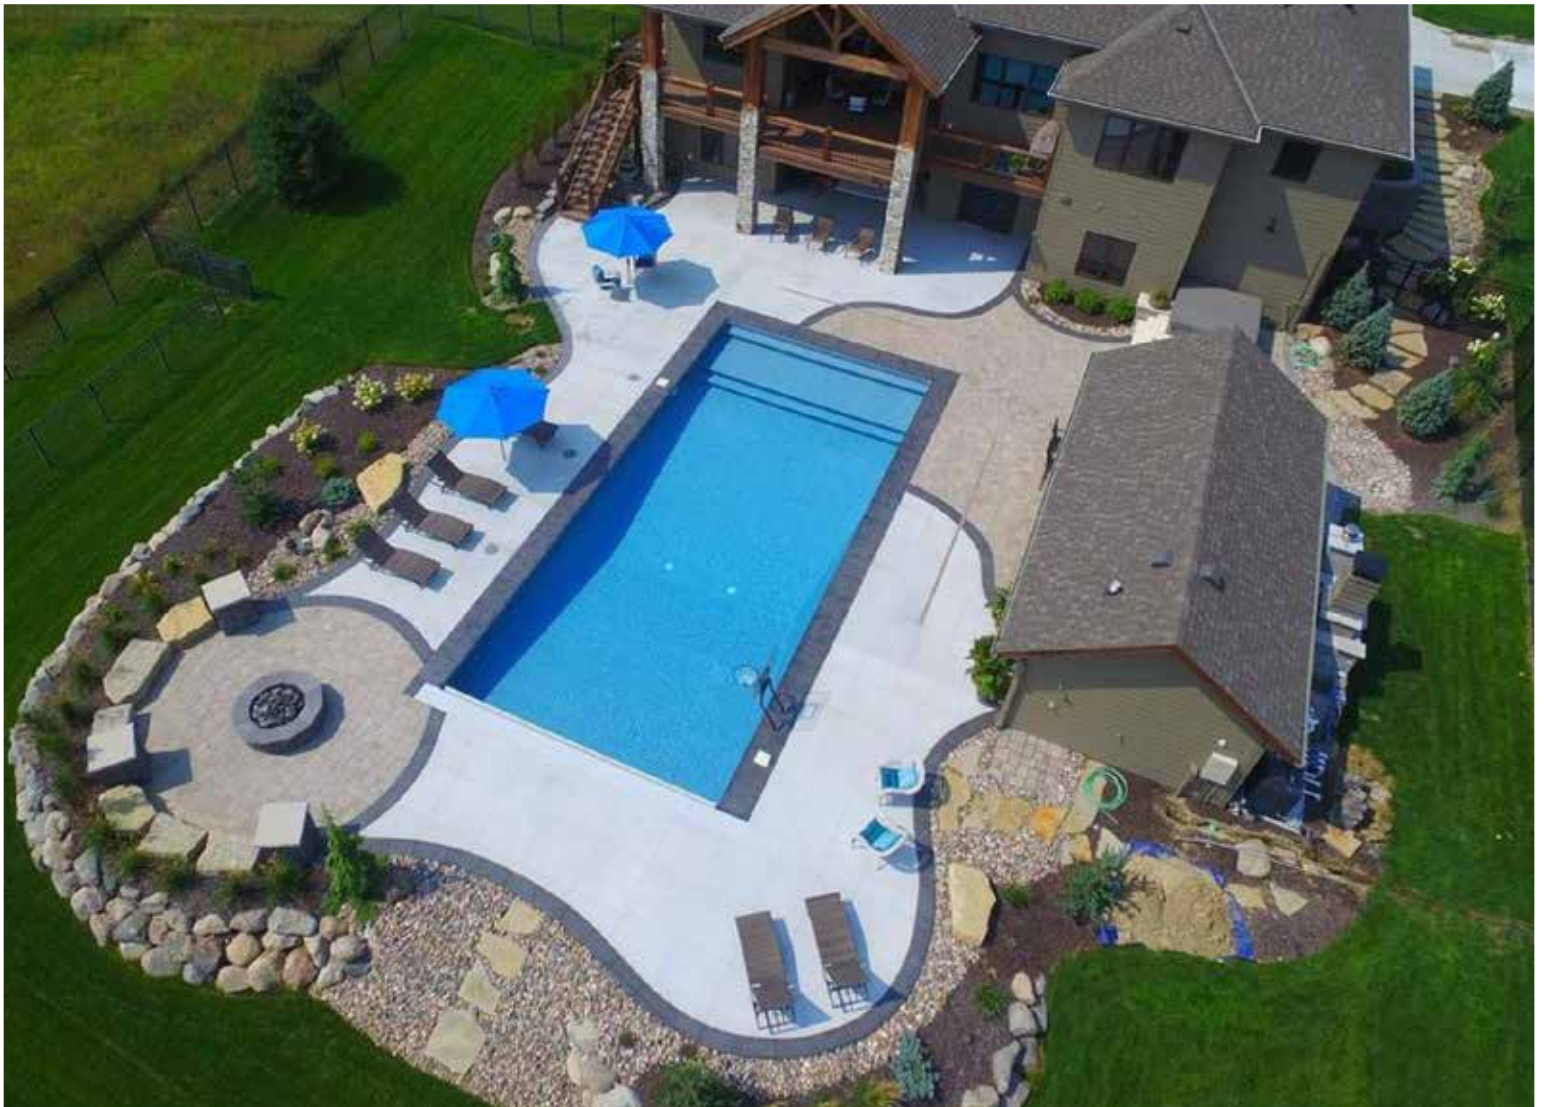

LINER SHOWN: GUNITE LIGHT BLUE FULL FLOOR

Note: Images in brochure may vary in color from actual vinyl sample.