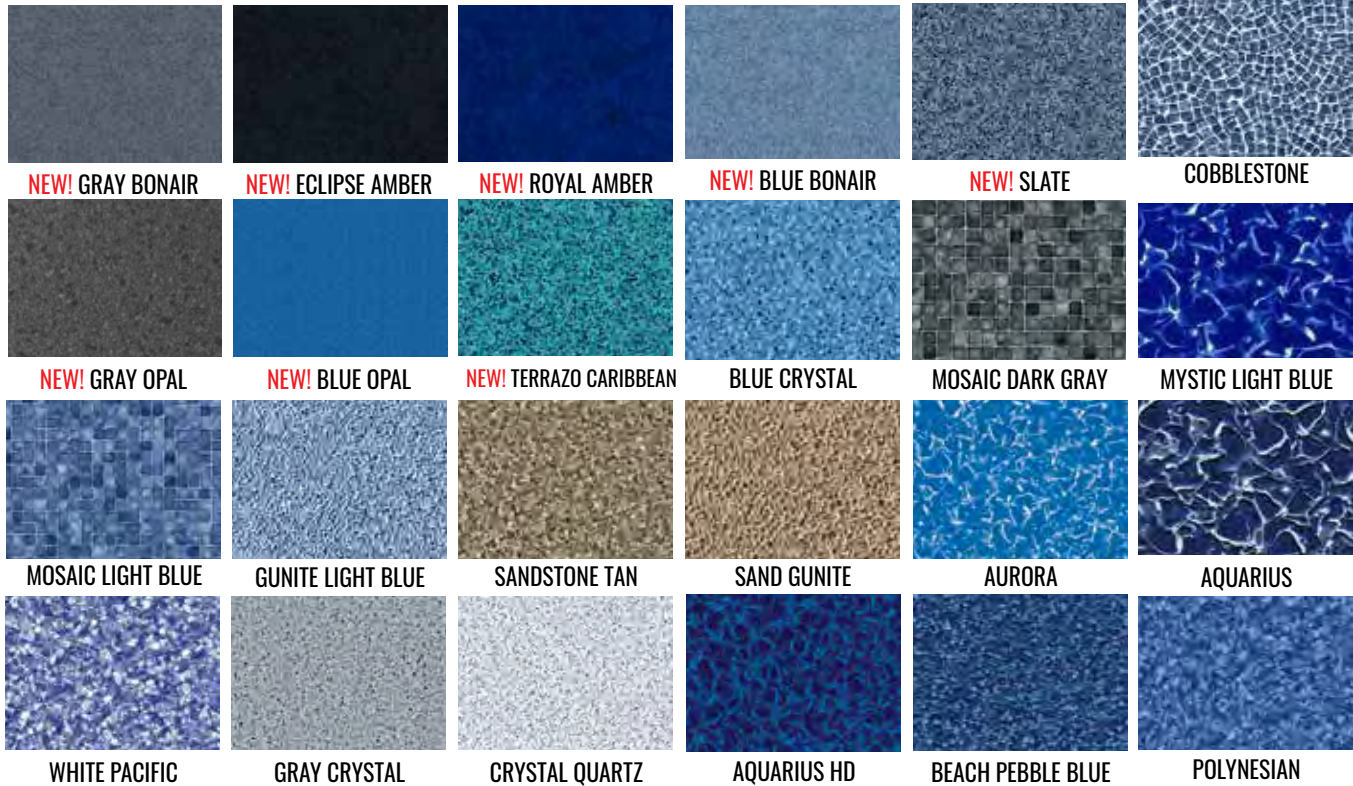

Full Print Patterns & Sure-Step™

The below patterns are available with no tile border at no additional upcharge. These patterns are also available with Sure-Step™. Sure-Step™ material is specifically designed to add texture and durability where your liner needs it most! An upgrade charge does apply for Sure-Step™ material.

Note: Images in brochure may vary in color from actual vinyl sample.