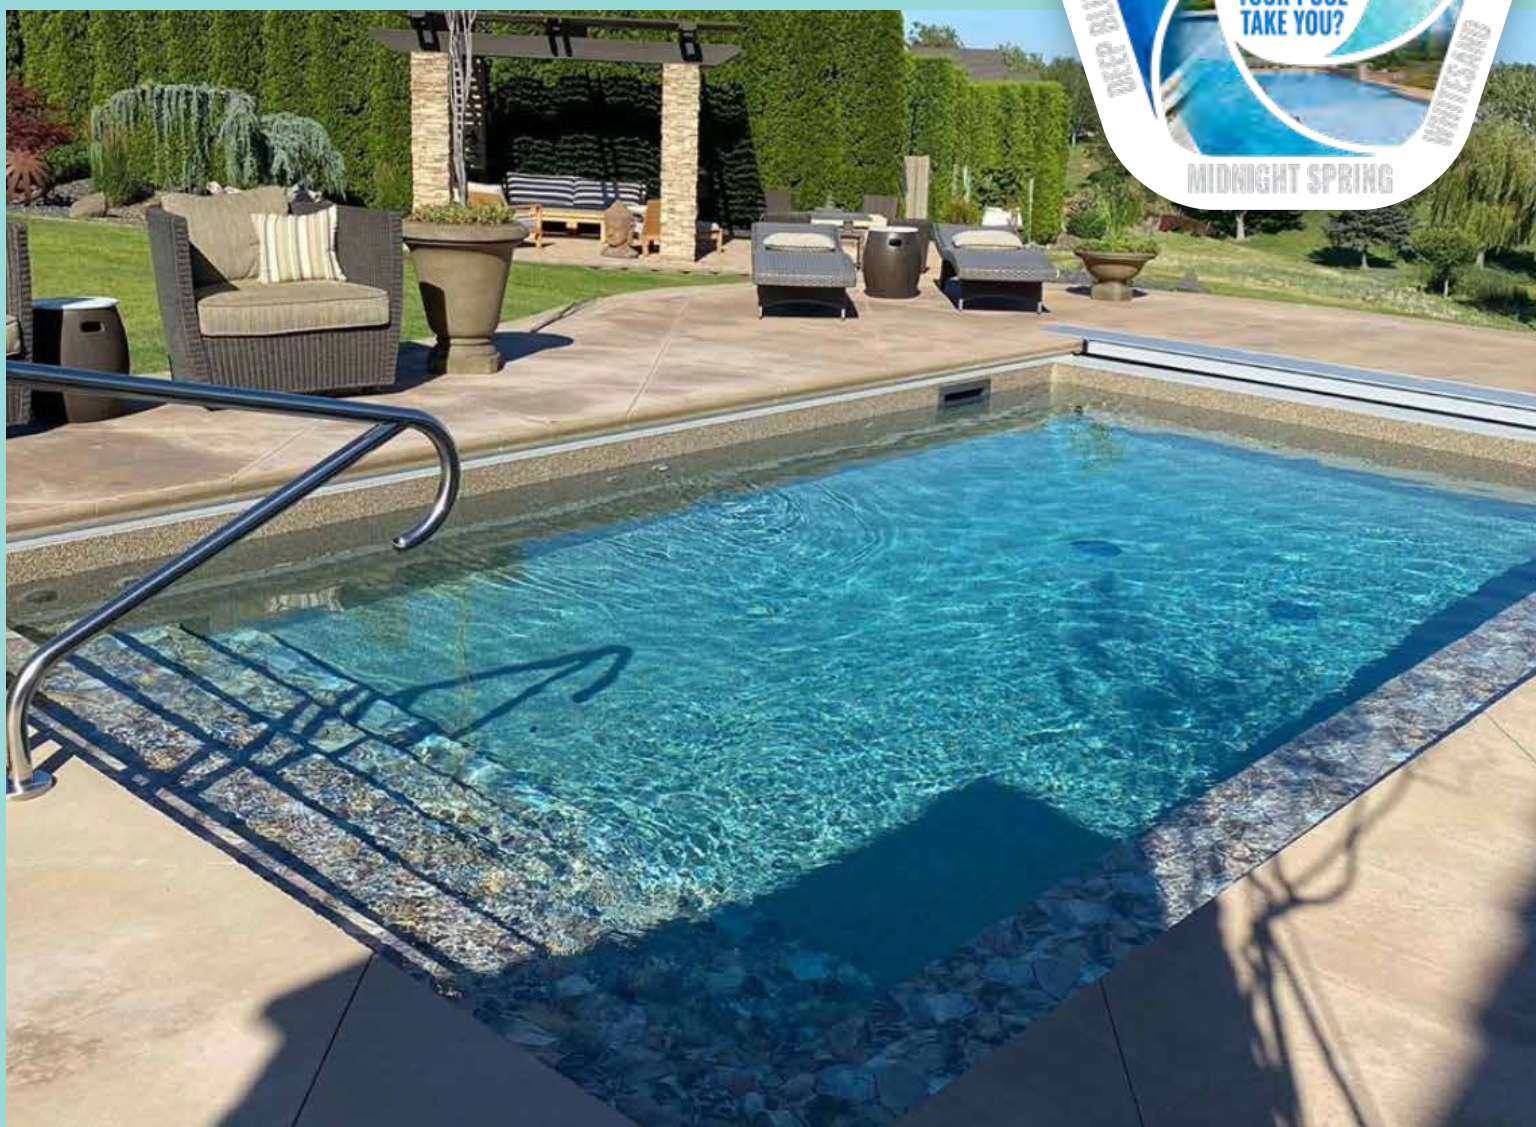

Beachside

MEET YOUR MIRAGE

You'll swear there's sand in your shoes when you spend the day lounging in a pool setting based in one of these bright, fun options. With their sandy, sun-kissed patterns and grainy shoreline undertones, these liner options inspire coastal imagery with their decidedly seaside scenery inspired by the beach itself.

LINER SHOWN: FLAGSTONE TAN STEP & FEATURE W/ SANDSTONE TAN WALL & FLOOR