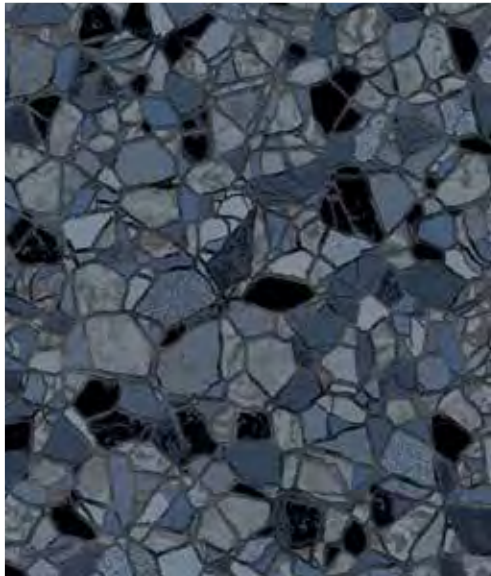

**MIDNIGHT
SPRING**

**DEEP
BLUE SEA**

LAGOON

BEACHSIDE

WHITESAND

Midnight Spring

SOMETHING EXTRAORDINARY

Looking to transform an ordinary swimming pool into something extraordinary? These elegant, modern, and sophisticated patterns, represent our new Midnight Spring Color Collection. The handcrafted appeal of the collection's rich variety of shades of gray, will cast a natural springlike teal when in direct sunlight. Like a natural spring, the depth of the swimming pool and darkness of the gray base will vary the color cast, ranging from a rich-midnight teal to a light spring-teal. Ordinary no more take a swim, in these natural Midnight Spring patterns.

LINER SHOWN: OBSIDIAN

MIDNIGHT SPRING

NEW! NERO W/ ECLIPSE AMBER

Destination Series / 28 Mil
ColorMagic Primary Default: Dark Gray

OBSIDIAN

Shimmer Stone for Destination Series & TrueStone Collection / 28 Mil
ColorMagic Primary Default: Dark Gray