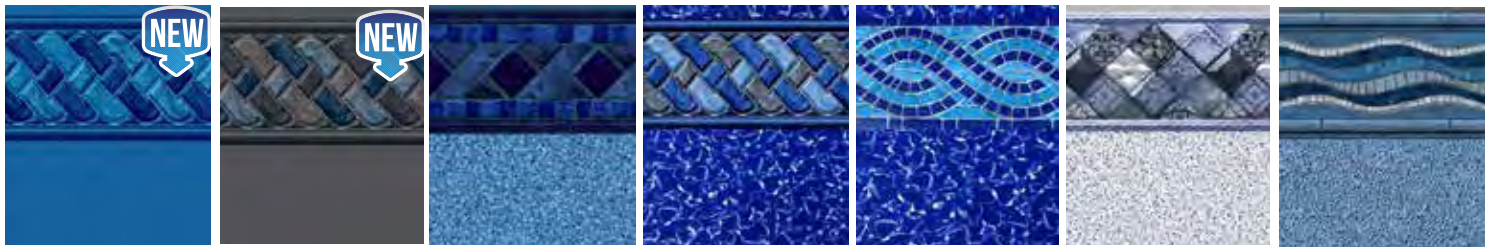

ST. BARTS
with Blue Opal

ST. GEORGE
with Gray Opal

MARCO ISLAND
with Blue Crystal

CAYMAN
with Mystic Light Blue

MODESTO
with Mystic Light Blue

WHITEHAVEN
with Crystal Quartz

SANTA BARBARA
with Gunite Light Blue