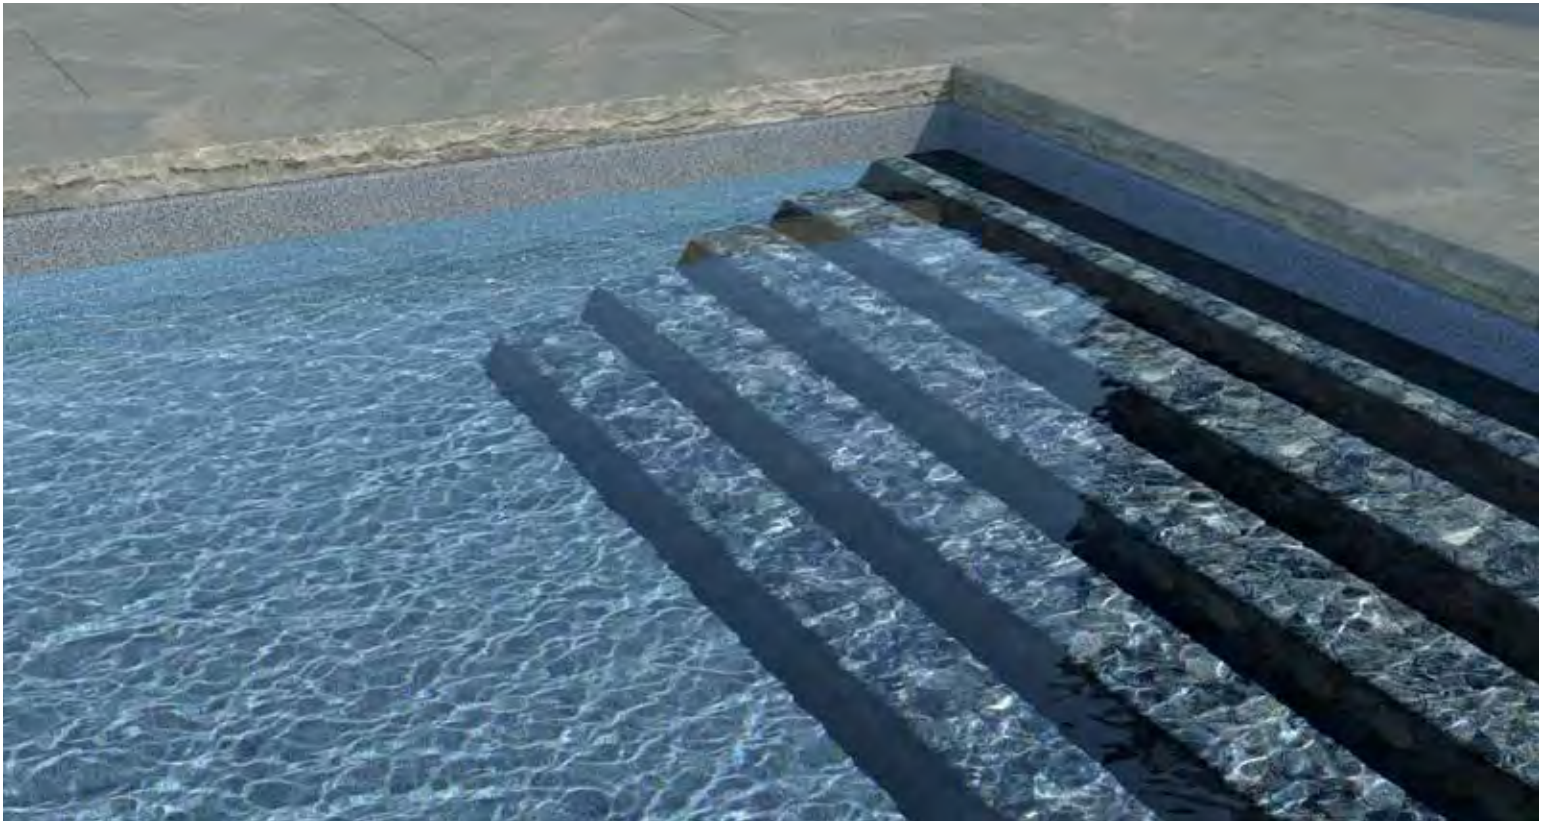

FLAGSTONE GRAY

Inspired by natural cut flagstone, Flagstone Gray pairs together large regular and irregular shaped stones in variety of gray hues to create a distinctive realistic appearance. The innovative design of this pattern is easy to coordinate with many backyard environments.

Pairs will with the Blue Slate, **NEW!** Gray Bonair, **NEW!** Eclipse Amber, and Gray Crystal.

LINER SHOWN: FLAGSTONE GRAY STEP WITH GRAY CRYSTAL WALL/FLOOR