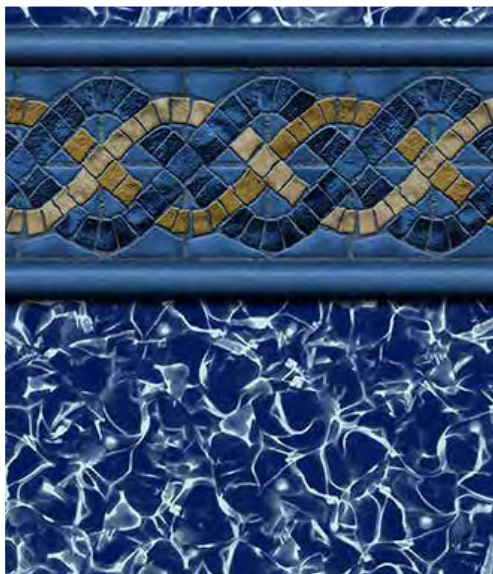

BLUE HAMPTON W/ AQUARIUS
Destination Series / 28 or 20 Mil
ColorMagic Primary Default: Dark Blue