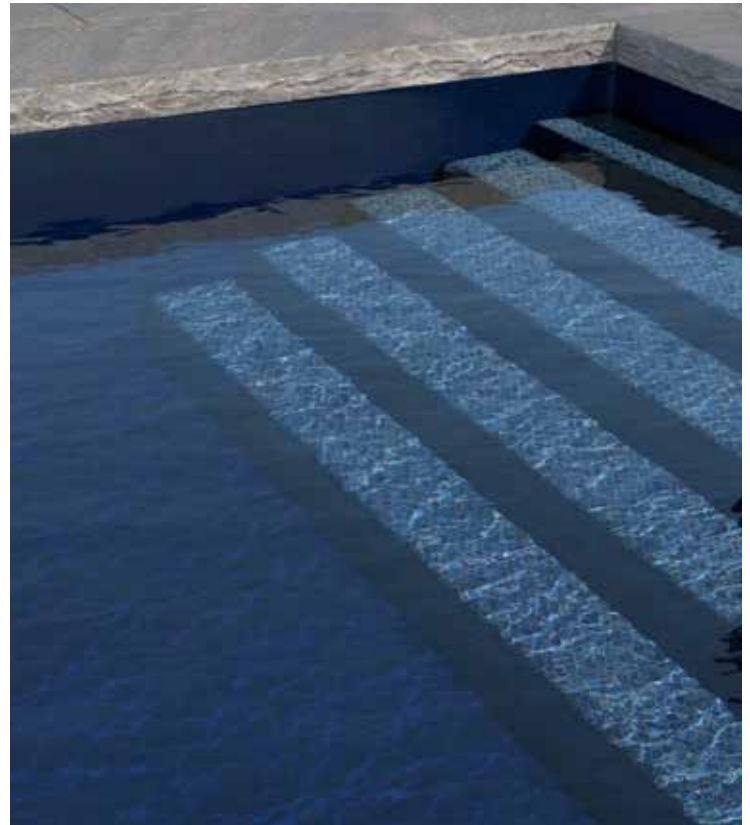

LINER SHOWN: ESAGONO W/ ROYAL AMBER WALL & FLOOR

Note: Images in brochure may vary in color from actual vinyl sample.