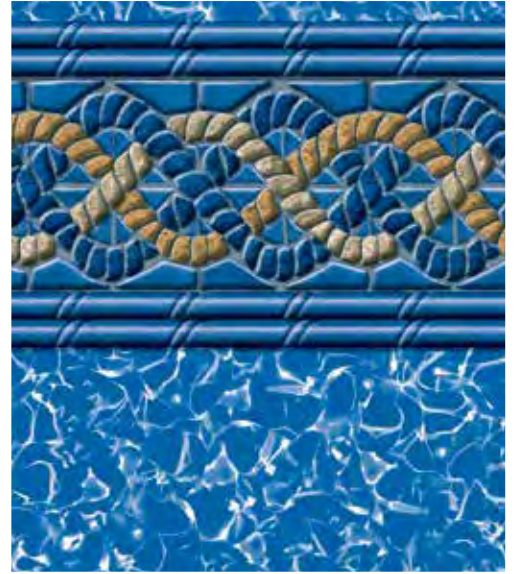

LINER SHOWN: MOSAIC LIGHT BLUE

LAGOON

MADISON W/ BLUE CRYSTAL
Signature Series / Free 28/20 Mil Upgrade
ColorMagic Primary Default: Light Blue

MARCO ISLAND W/ BLUE CRYSTAL
Signature Plus Series / Free 28/28 Mil Upgrade
ColorMagic Primary Default: Light Blue