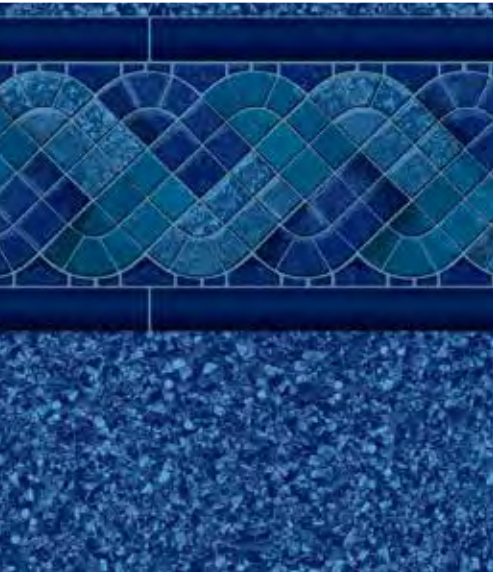

LINER SHOWN: CAYMAN W/ MYSTIC LIGHT BLUE

Note: Images in brochure may vary in color from actual vinyl sample.

DEEP BLUE SEA

BLUE RALEIGH W/ BEACH PEBBLE BLUE
Destination Series / 28 or 20 Mil
ColorMagic Primary Default: Dark Blue