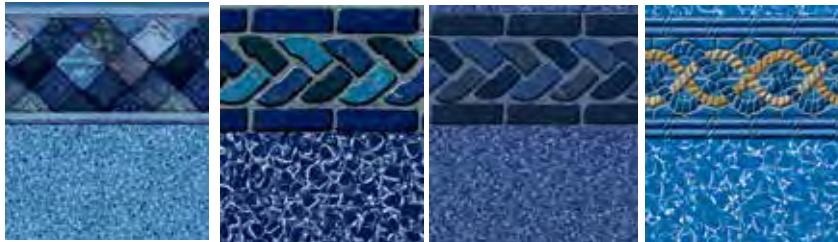

PEARLSTONE

OBSIDIAN

BLUE SLATE
with FULL TEXTURE ONLY!

These patterns receive a 28 Mil wall upgrade at no additional charge.

MADISON
with Blue Crystal

LOS CABOS
with Aquarius

BLUE CABO
with Beach Pebble Blue