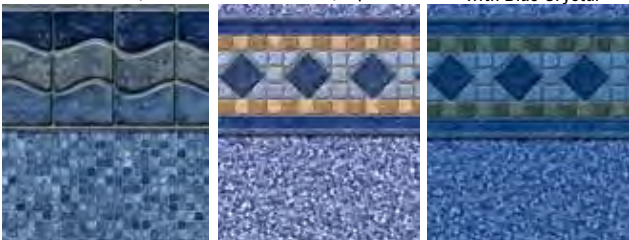

OCEAN BEACH
with Mosaic Light Blue

LAGUNA
with White Pacific

MALIBU
with Polynesian