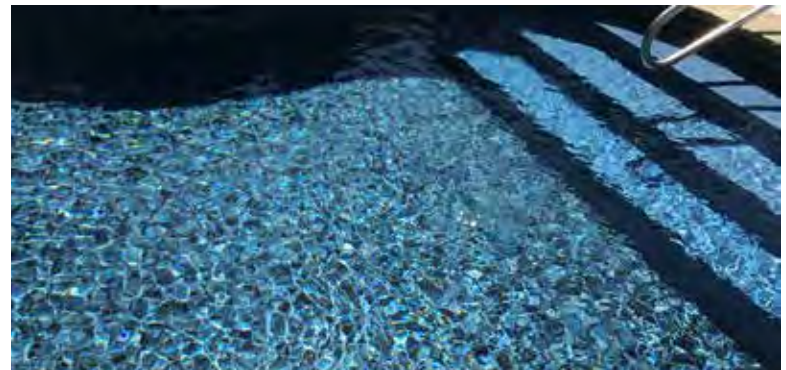

LINER SHOWN: OBSIDIAN WALL/FLOOR WITH BLUE SLATE STEP/FEATURE