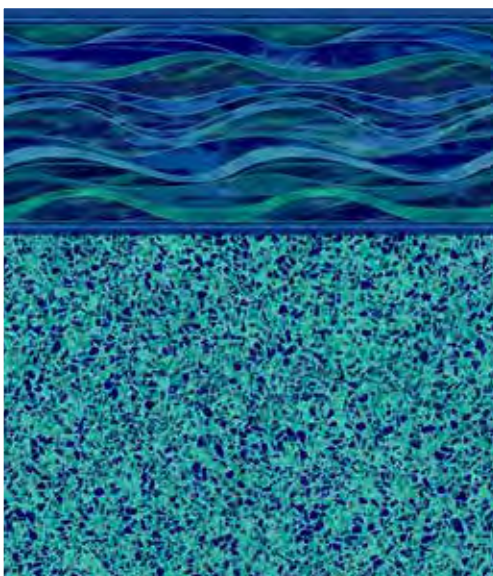

BEACHSIDE

SEDONA W/ SAND GUNITE

Destination Series / 28 or 20 Mil
ColorMagic Primary Default: Beige

NEW! ISLAND WAVE W/ TERRAZO CARIBBEAN

Destination Series / 28 Mil
ColorMagic Primary Default: Light Blue