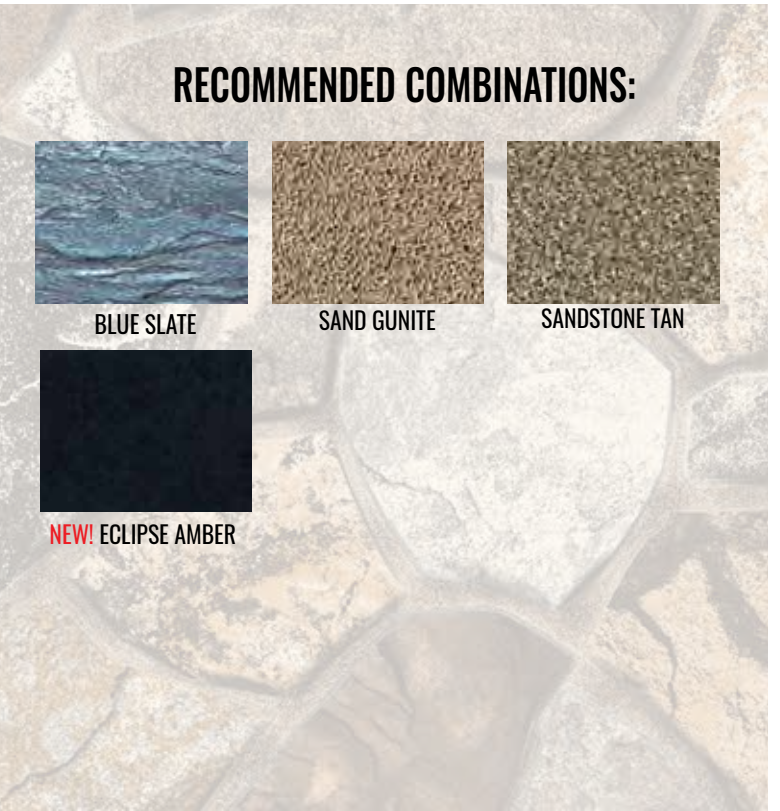

LINER SHOWN: ESAGONO

LINER SHOWN: ESAGONO W/ ROYAL AMBER WALL & FLOOR

Note: Images in brochure may vary in color from actual vinyl sample.

RECOMMENDED COMBINATIONS:

BLUE SLATE

NEW! GRAY BONAIR

NEW! ECLIPSE AMBER

GRAY CRYSTAL

FLAGSTONE GRAY

Inspired by natural cut flagstone, Flagstone Gray pairs together large regular and irregular shaped stones in variety of gray hues to create a distinctive realistic appearance. The innovative design of this pattern is easy to coordinate with many backyard environments.

Pairs will with the Blue Slate, **NEW!** Gray Bonair, **NEW!** Eclipse Amber, and Gray Crystal.

LINER SHOWN: FLAGSTONE GRAY STEP WITH GRAY CRYSTAL WALL/FLOOR

RECOMMENDED COMBINATIONS:

BLUE SLATE

SAND GUNITE

SANDSTONE TAN

NEW! ECLIPSE AMBER

FLAGSTONE TAN

The natural regular and irregular shapes of Flagstone Tan make for an amazing swim deck, tanning ledge, step, and/or so much more. Creating a rustic yet charming atmosphere, using a multitude of tan, beige, and gray hues. This liner is the perfect enhancement to an existing, natural outdoor living space, or to enhance a new pool project. Pairs well with Blue Slate, Sand Gunite, Sandstone Tan, and **NEW!** Eclipse Amber.