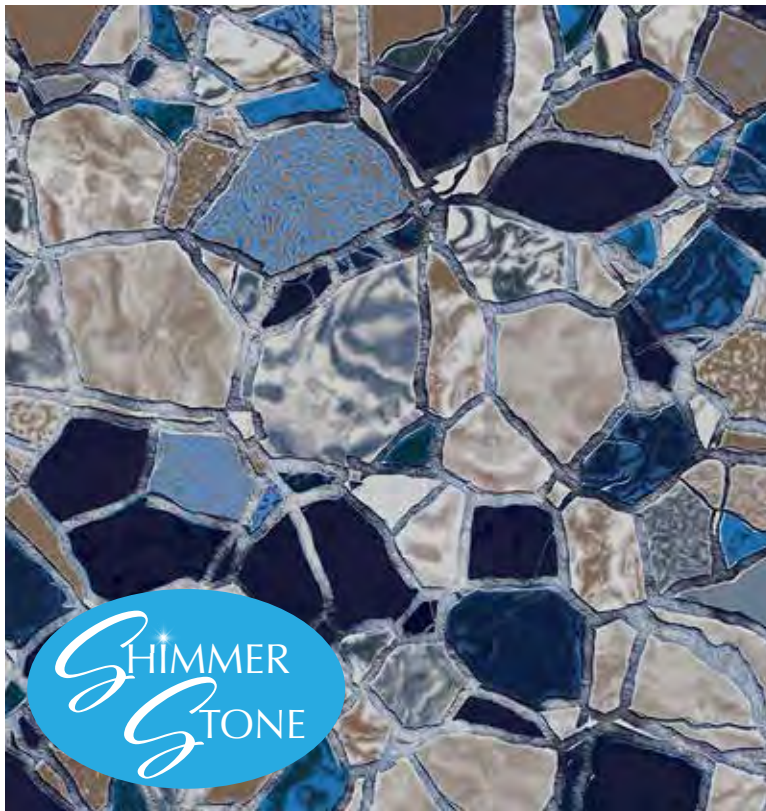

RECOMMENDED COMBINATIONS:

PEARLSTONE

Pearlstone pulls inspiration from swimming pool finishes designed by high-end Stonemasons and utilizes “Shimmer Stone” accents to emphasize the natural stonework pattern, adding a shimmer that is unsurpassed by other liners. The “Shimmer Stone” adds a posh look-to-feel design to your swimming pool.

Pairs well with Blue Slate, **NEW!** Royal Amber, **NEW!** Blue Bonair, Gunite Light Blue, **NEW!** Gray Bonair, and Gray Crystal.